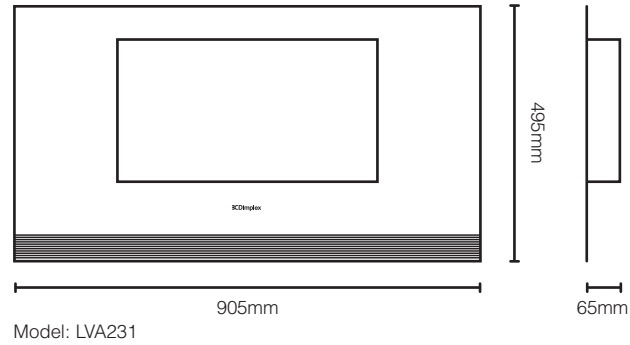

What could be easier?

- 1. Coal Fire
- 2. Spring
- 3. Summer

- 4. Log Fire
- 5. Embers
- 6. Aquarium
- 7. Winter
- 8. Autumn

Technical specification – Living Art fire

- 23" WXGA 16:9 aspect ratio TFT display in landscape format
- 1Gb compact flash card with video footage
- 8 ohm speaker set
- Choice of 8 'scenes'
- Remote handset and manual control
- Integral heated glass
- Adjustable sound level
- Wall mounting only

Detailed dimensions – Optiflame® wall mounted range

	A	B	C
SP4	964	170	664
SP8	578	181	675
SP9	1010	168	696
OBS20	700	145	605
PRS20	720	145	738

Note: Air distribution references are not applicable to SP4 and SP9, which have heated glass instead of a fan heater.