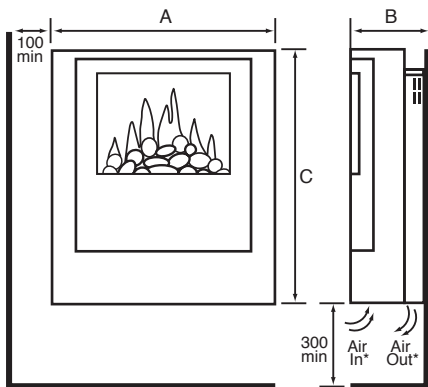

What could be easier?

- 1. Coal Fire
- 2. Spring
- 3. Summer

- 4. Log Fire
- 5. Embers
- 6. Aquarium
- 7. Winter
- 8. Autumn

Technical specification – Living Art fire

- 23" WXGA 16:9 aspect ratio TFT display in landscape format
- 1Gb compact flash card with video footage
- 8 ohm speaker set
- Choice of 8 'scenes'
- Remote handset and manual control
- Integral heated glass
- Adjustable sound level
- Wall mounting only

Detailed dimensions – Optiflame® wall mounted range

	A	B	C
SP4	964	170	664
SP8	578	181	675
SP9	1010	168	696
OBS20	700	145	605
PRS20	720	145	738

Note: Air distribution references are not applicable to SP4 and SP9, which have heated glass instead of a fan heater.