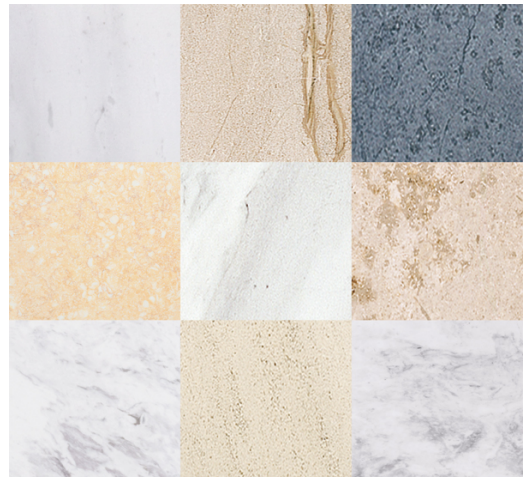

The "komfotherm" natural stone heater

Heat source with natural appeal.

A natural stone heater is a product that can be used both as a booster heater and as a full heating system for a single room or an entire house. The extraordinary aesthetics of the natural stone create a special atmosphere in both cases. The pleasant radiated heat generates little air circulation in the room. The soothing heat radiation means that the room temperature can be kept about 2 °C lower than with air heating systems. Together with a ventilation system with heat recovery, the natural stone heaters meet the [German] Energy Savings Order.